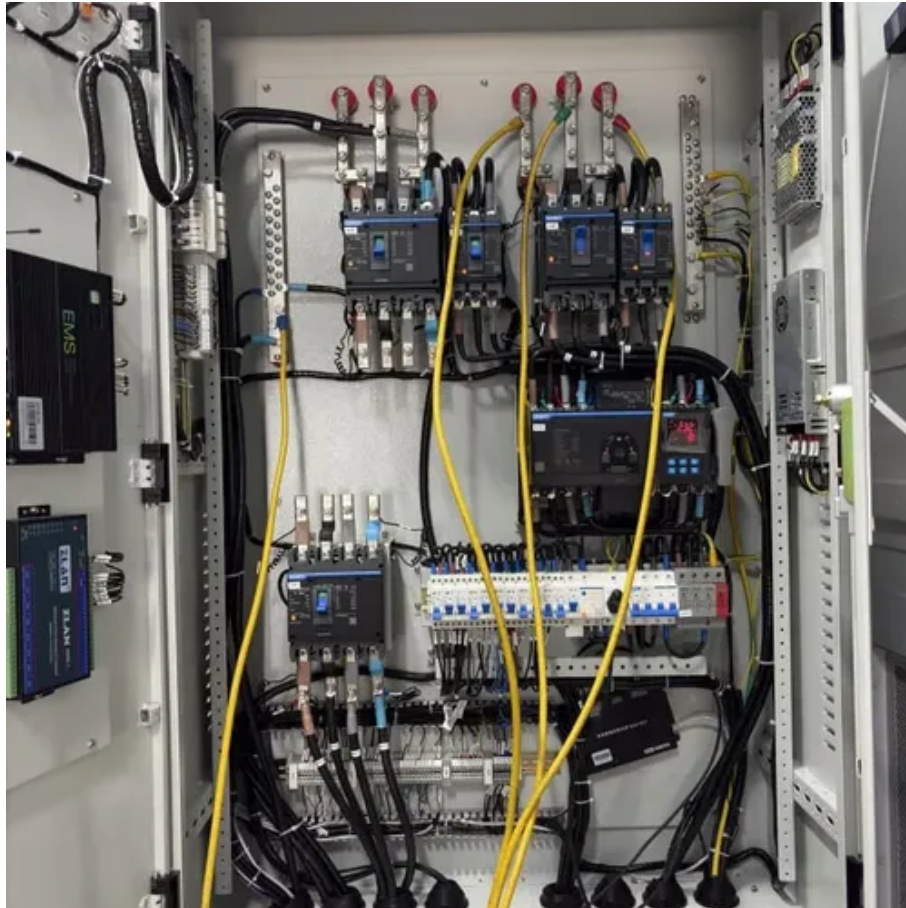

400V Industrial Cabinet for Power Distribution Room

400V Industrial Cabinet for Power Distribution Room

[LOPSC 400V/187A Primary Switchgear Cabinet: Heavy-Current ...](#)

High-capacity power distribution solution designed for industrial applications requiring 1875A current handling with 25kA short-circuit protection and comprehensive monitoring capabilities. ...

[DC POWER OVERVIEW BROCHURE Powerful Solutions for ...](#)

NetSure 722 Series Ideal for replacement or expansion of legacy rectifiers up to 2000 amps at -48V DC. The NetSure 722 can be used with any -48V DC power system, regardless of vendor ...

[High-Quality Drawer-Type Cabinet for Power Distribution , GCS](#)

Introducing our Drawer-Type Cabinet, a premium solution for efficient power distribution and motor control. Compliant with IEC 60439, GB 7251.1, and ZBK36001 standards, this cabinet ...