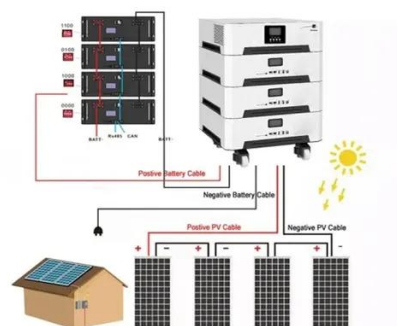

[Galaxy Power Distribution , Schneider Electric USA](#)

Power Distribution Units (PDUs) 400, 500, and 1000 kVA are reliable, scalable, and intelligent high-density power distribution units ideal for large and hyperscale data centers, colocation ...